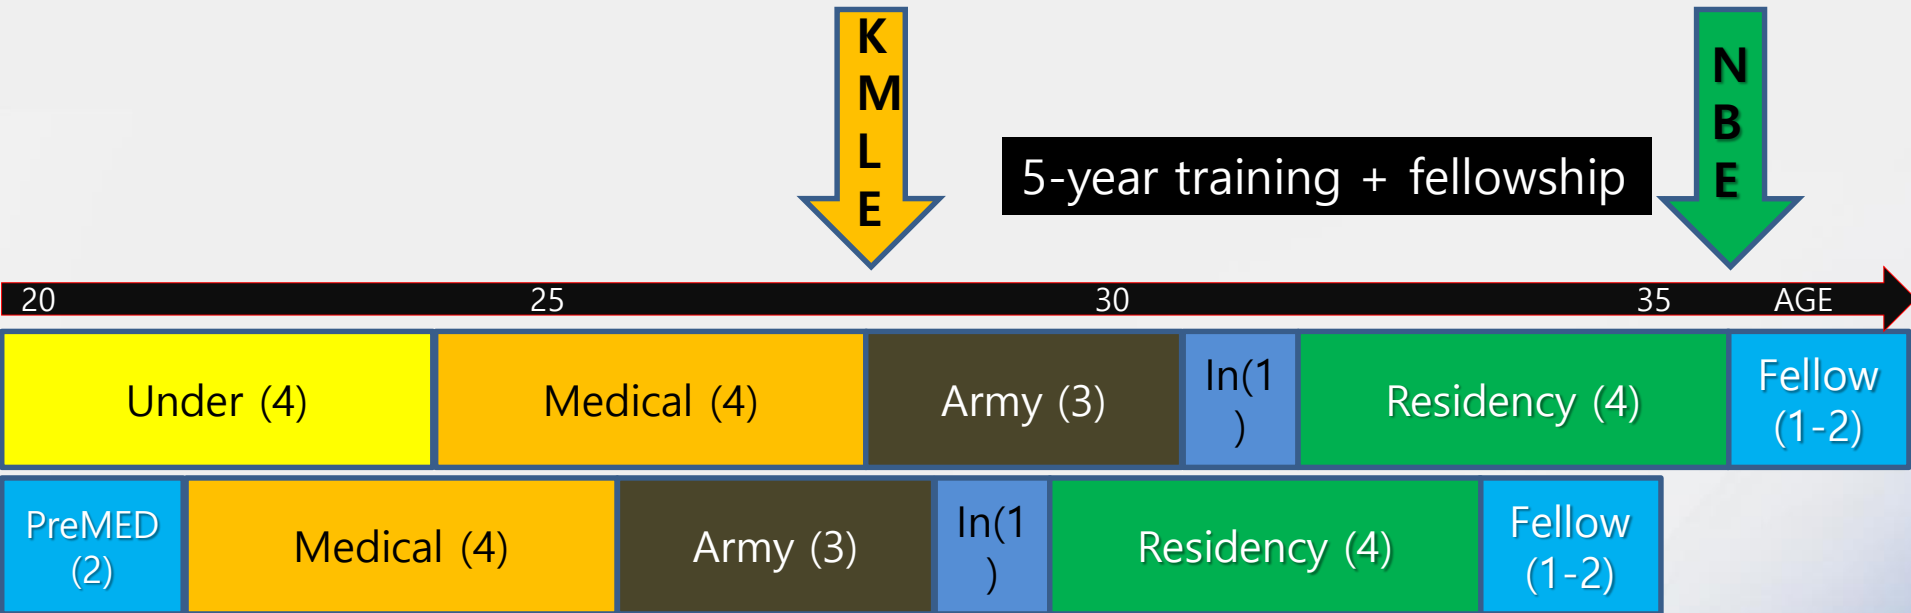

Korean Society of Radiology

Radiology in Korea

Seung-Koo Lee, MD, PhD

Professor of Radiology, Yonsei University College of Medicine
Chair of Training Committee, Korean Society of Radiology

History

- The 1st X-ray in 1917, Severance Hospital

- Korean Society of Radiology since 1945

Radiologist in Korea

Medical Education in Korea

Radiology Residency

4-year course after internship

- Rotates on monthly basis through subspecialty areas
- 10 subspecialties in Korea
 - GI
 - GU
 - Thoracic imaging
 - Neuroradiology
 - Musculoskeletal
 - Pediatric radiology
 - Breast radiology
 - Intervention
 - Neurointervention
 - Cardiac radiology
- At least 2 months in nuclear medicine
 - NM: Independent board system

Post-graduation

- Clinical fellowship program
 - Not officially accredited by government, KMA or KSR
 - Certification by each subspecialty
- Standardization of post-graduate program
 - 3~4 years residency + 2~3 years fellowship