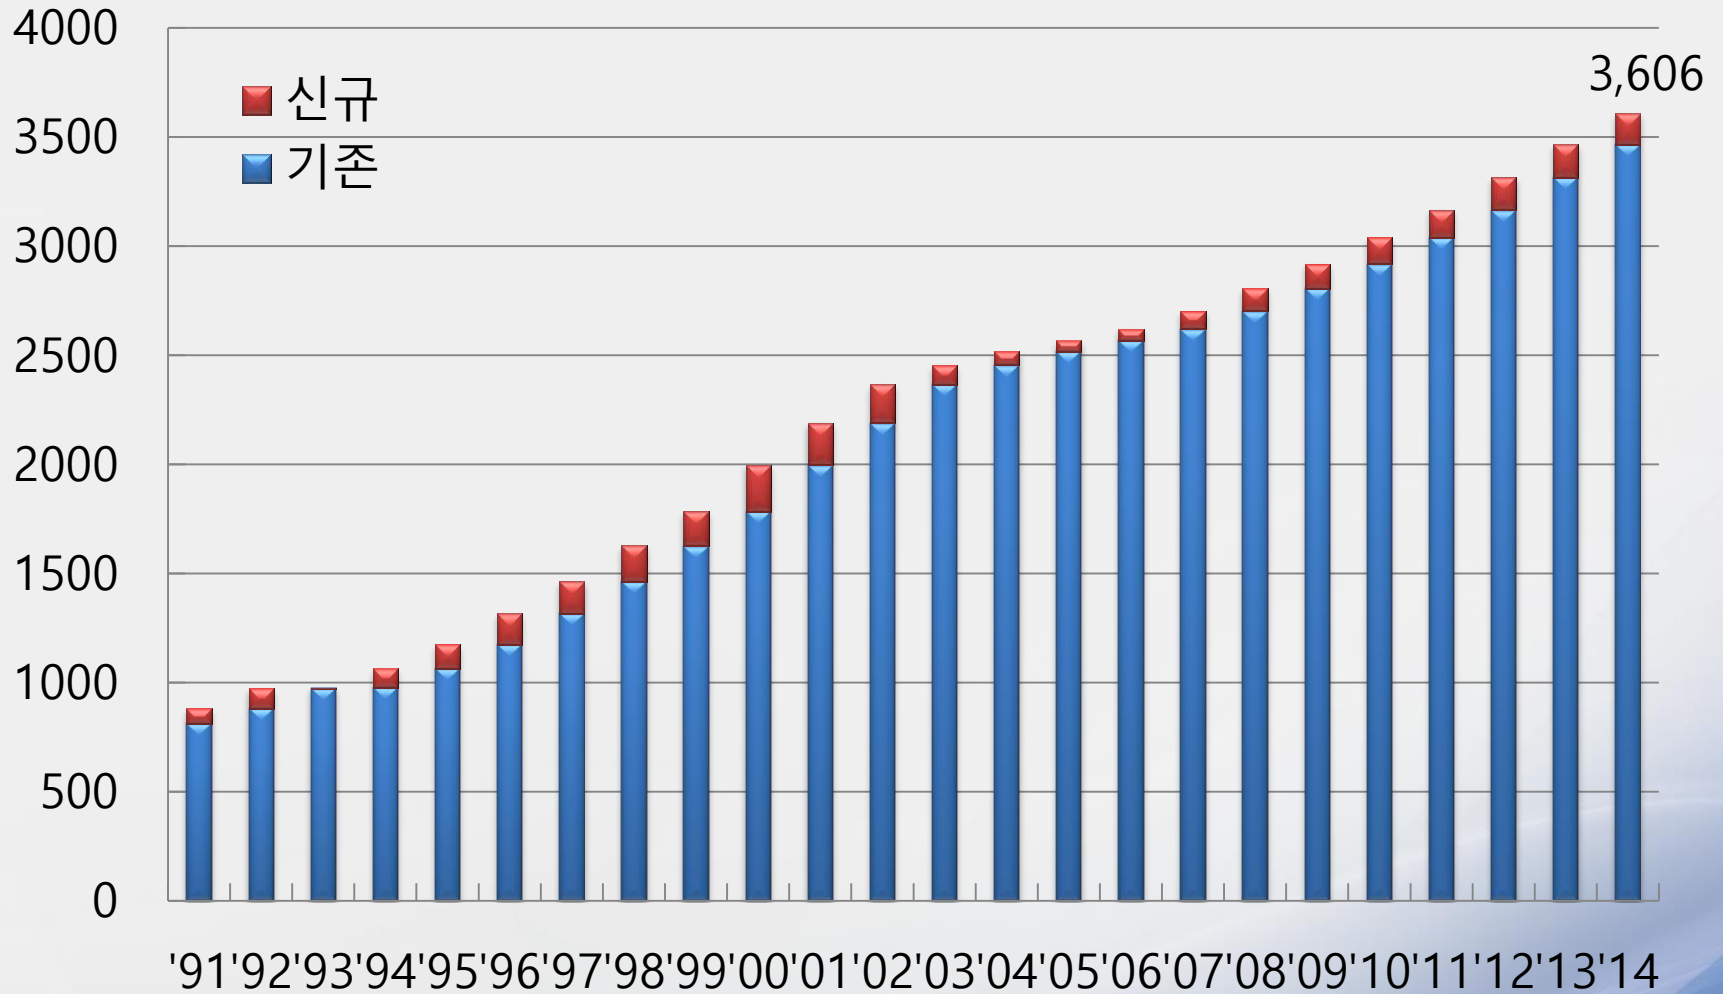

Radiologist in Korea